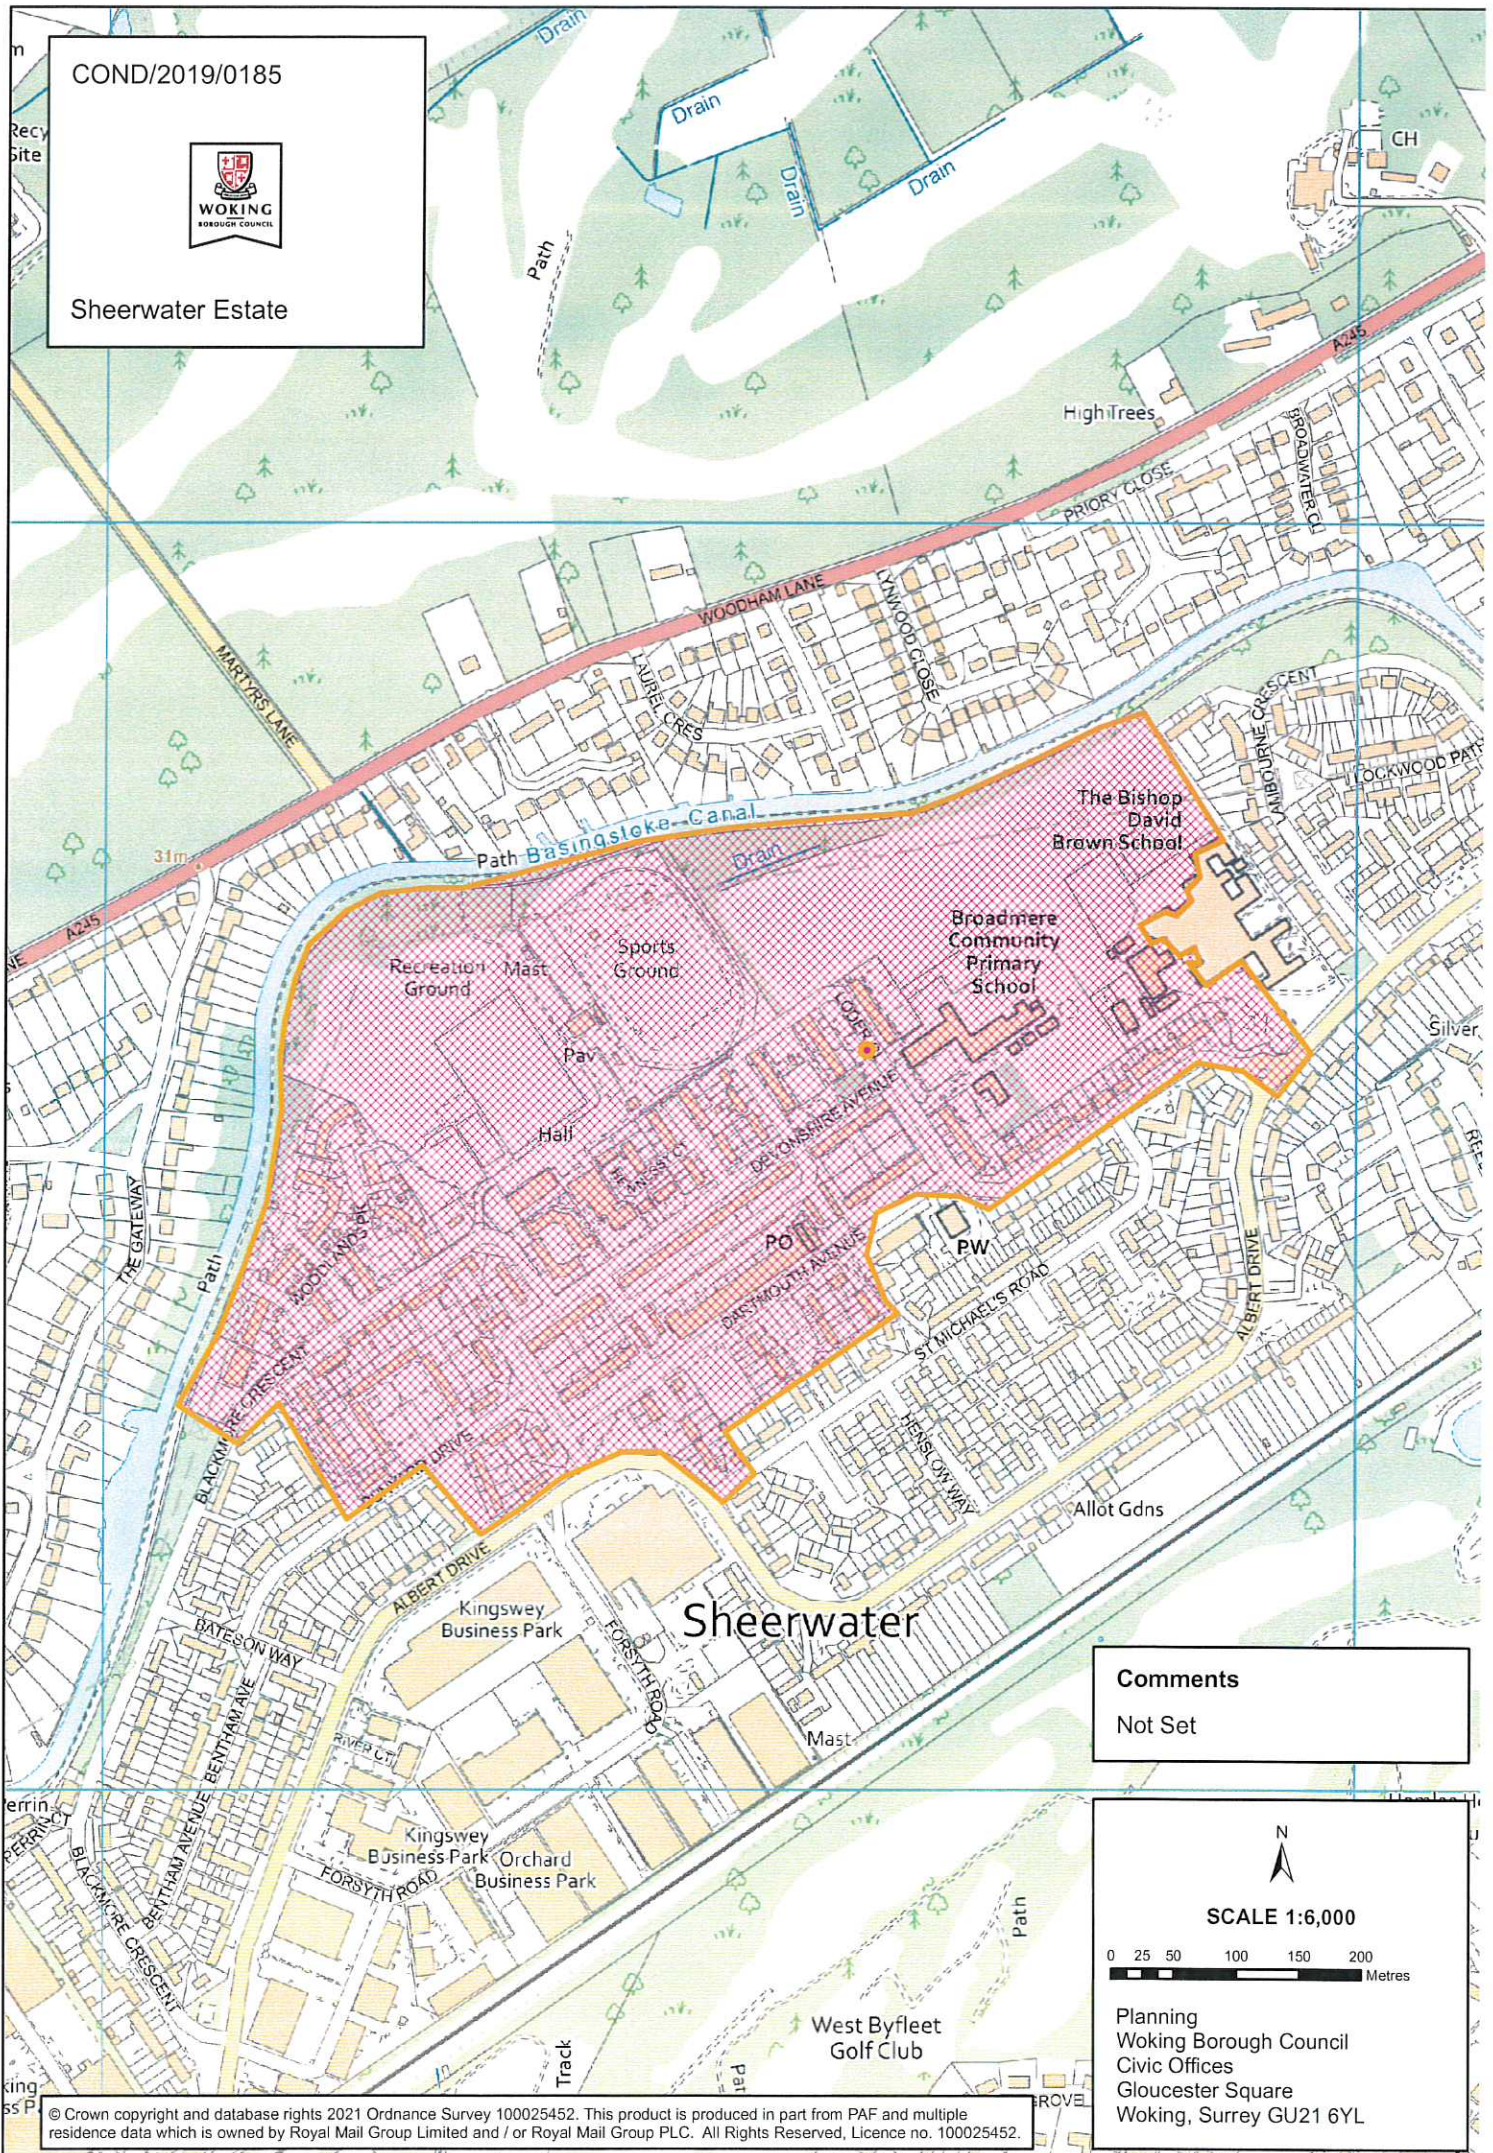

COND/2019/0185

Sheerwater Estate

Comments

Not Set

SCALE 1:6,000

Planning
Woking Borough Council
Civic Offices
Gloucester Square
Woking, Surrey GU21 6YL

© Crown copyright and database rights 2021 Ordnance Survey 100025452. This product is produced in part from PAF and multiple residence data which is owned by Royal Mail Group Limited and / or Royal Mail Group PLC. All Rights Reserved, Licence no. 100025452.